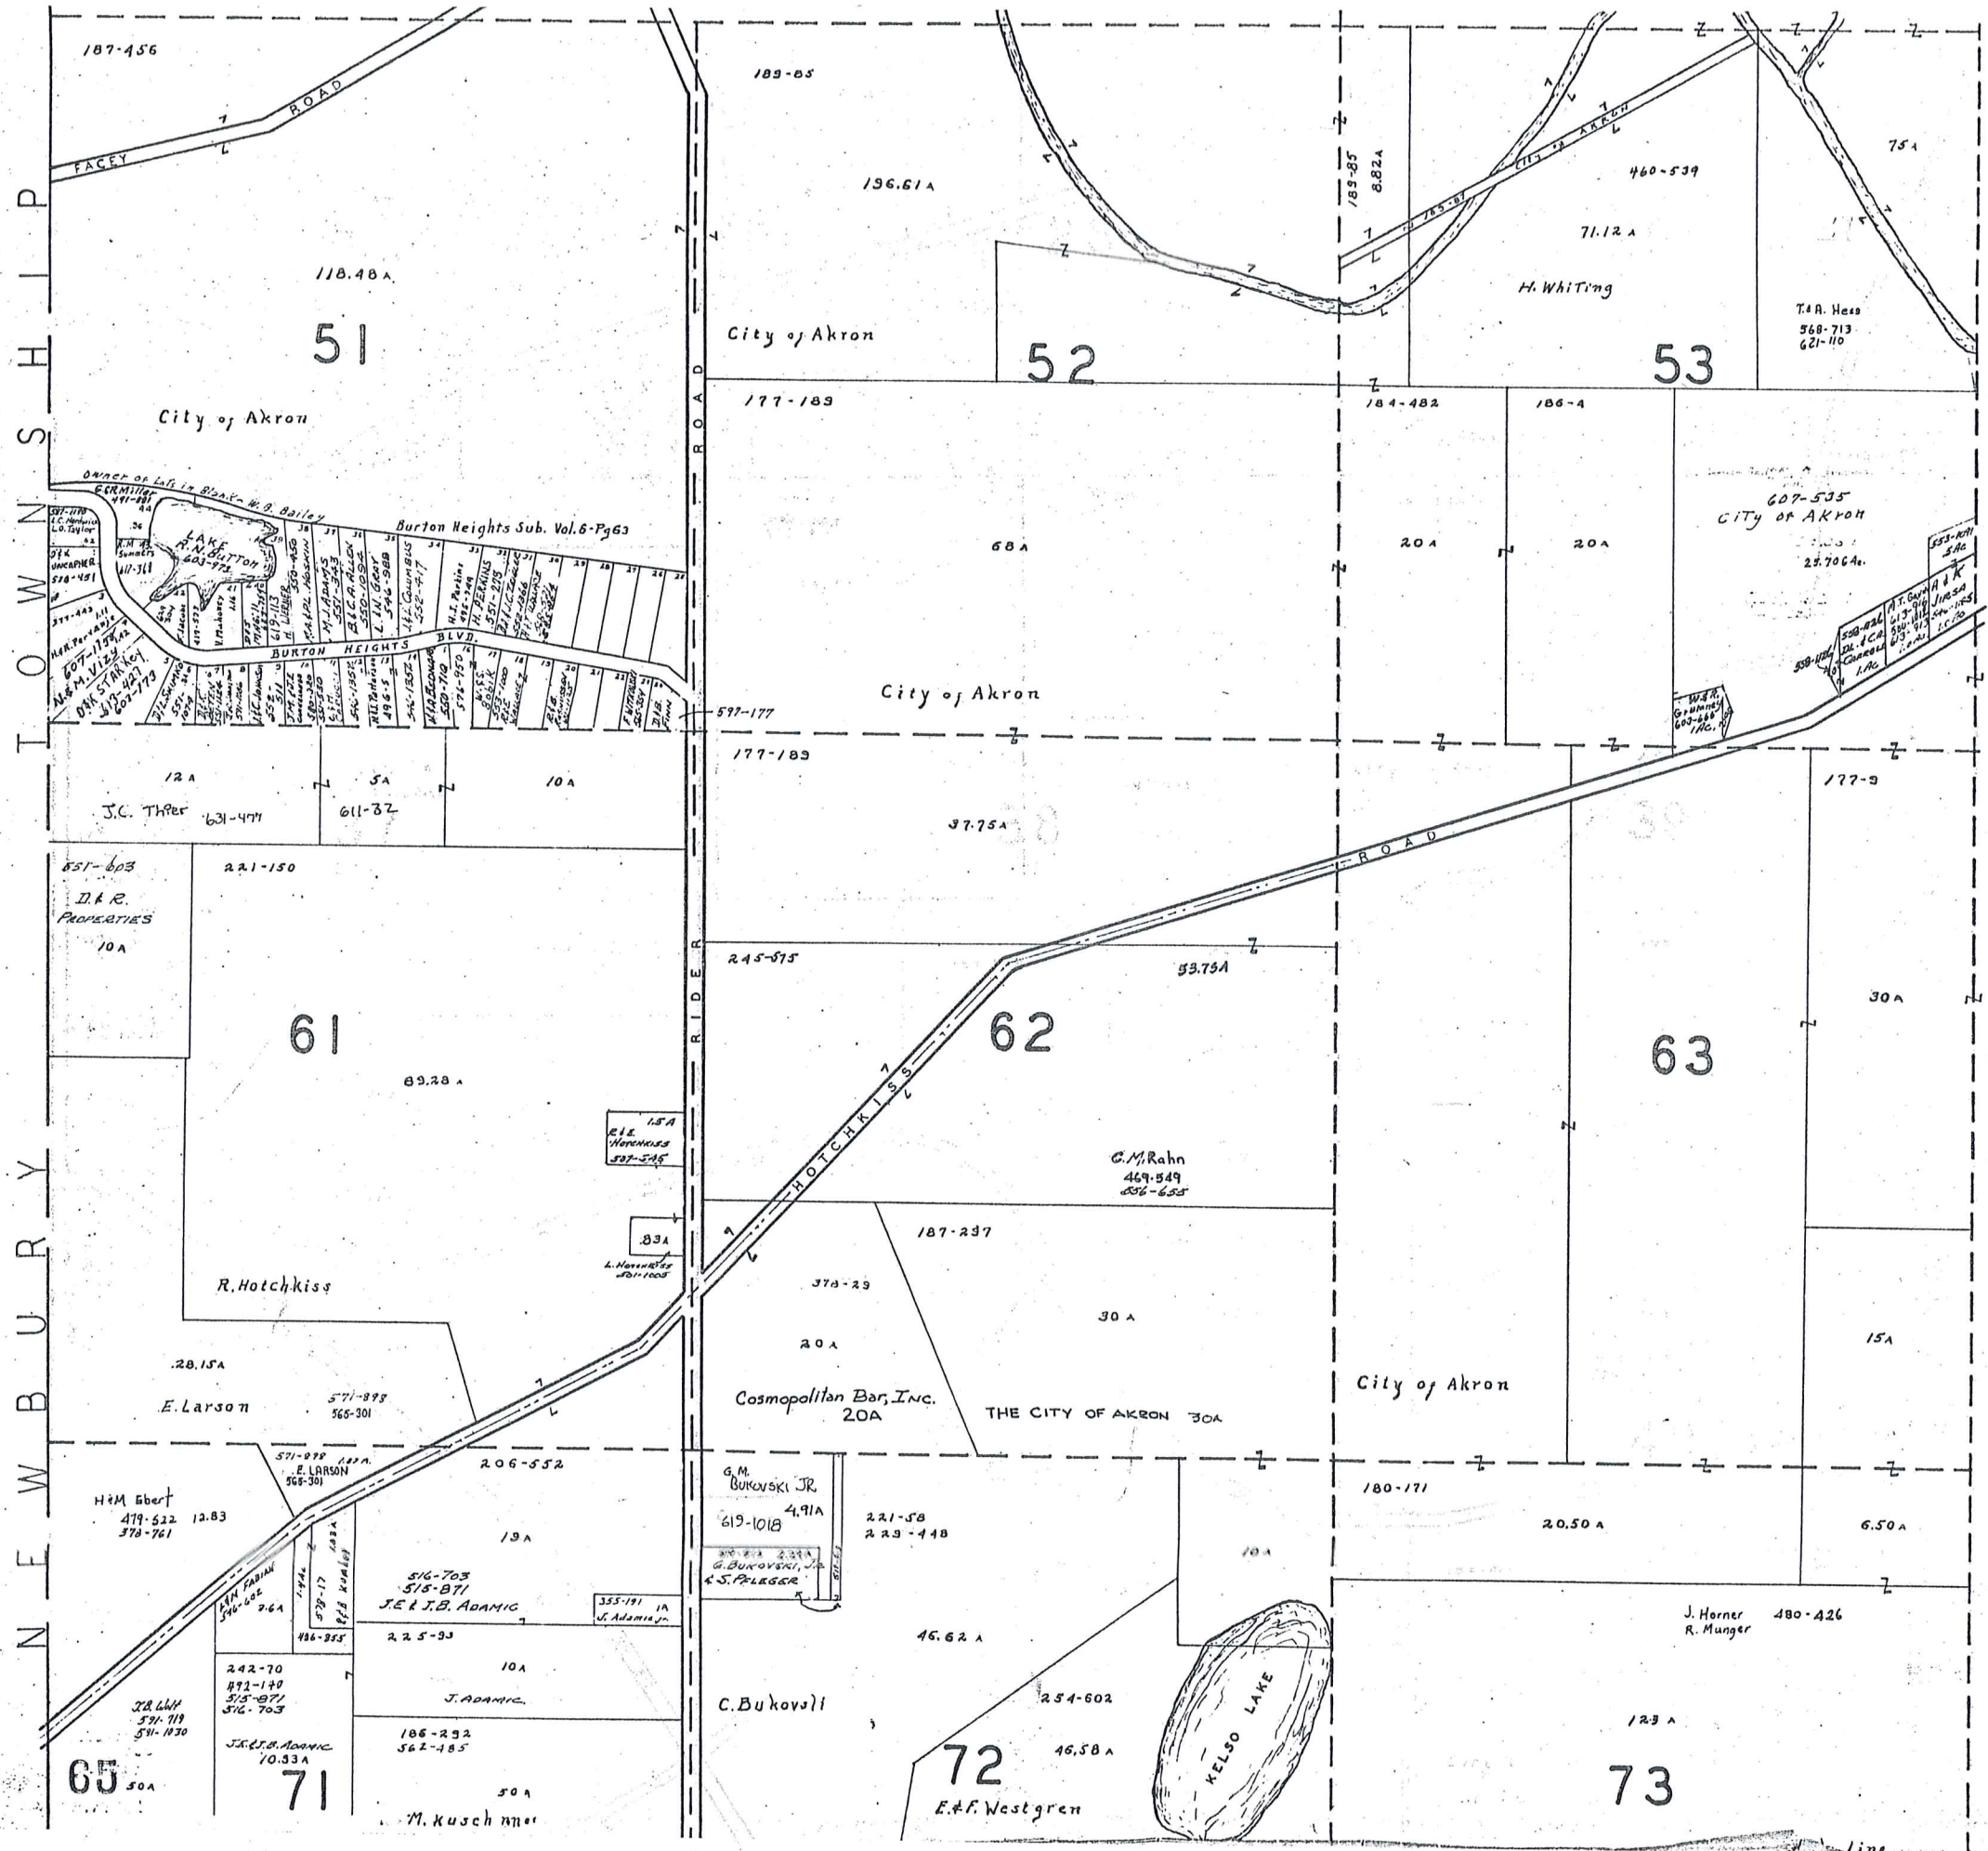

SCALE 1" = 300'
JAN. 1978

A	B	C	D
E	F	G	H
I	J	K	L
M	N	O	P

BURTON TOWNSHIP