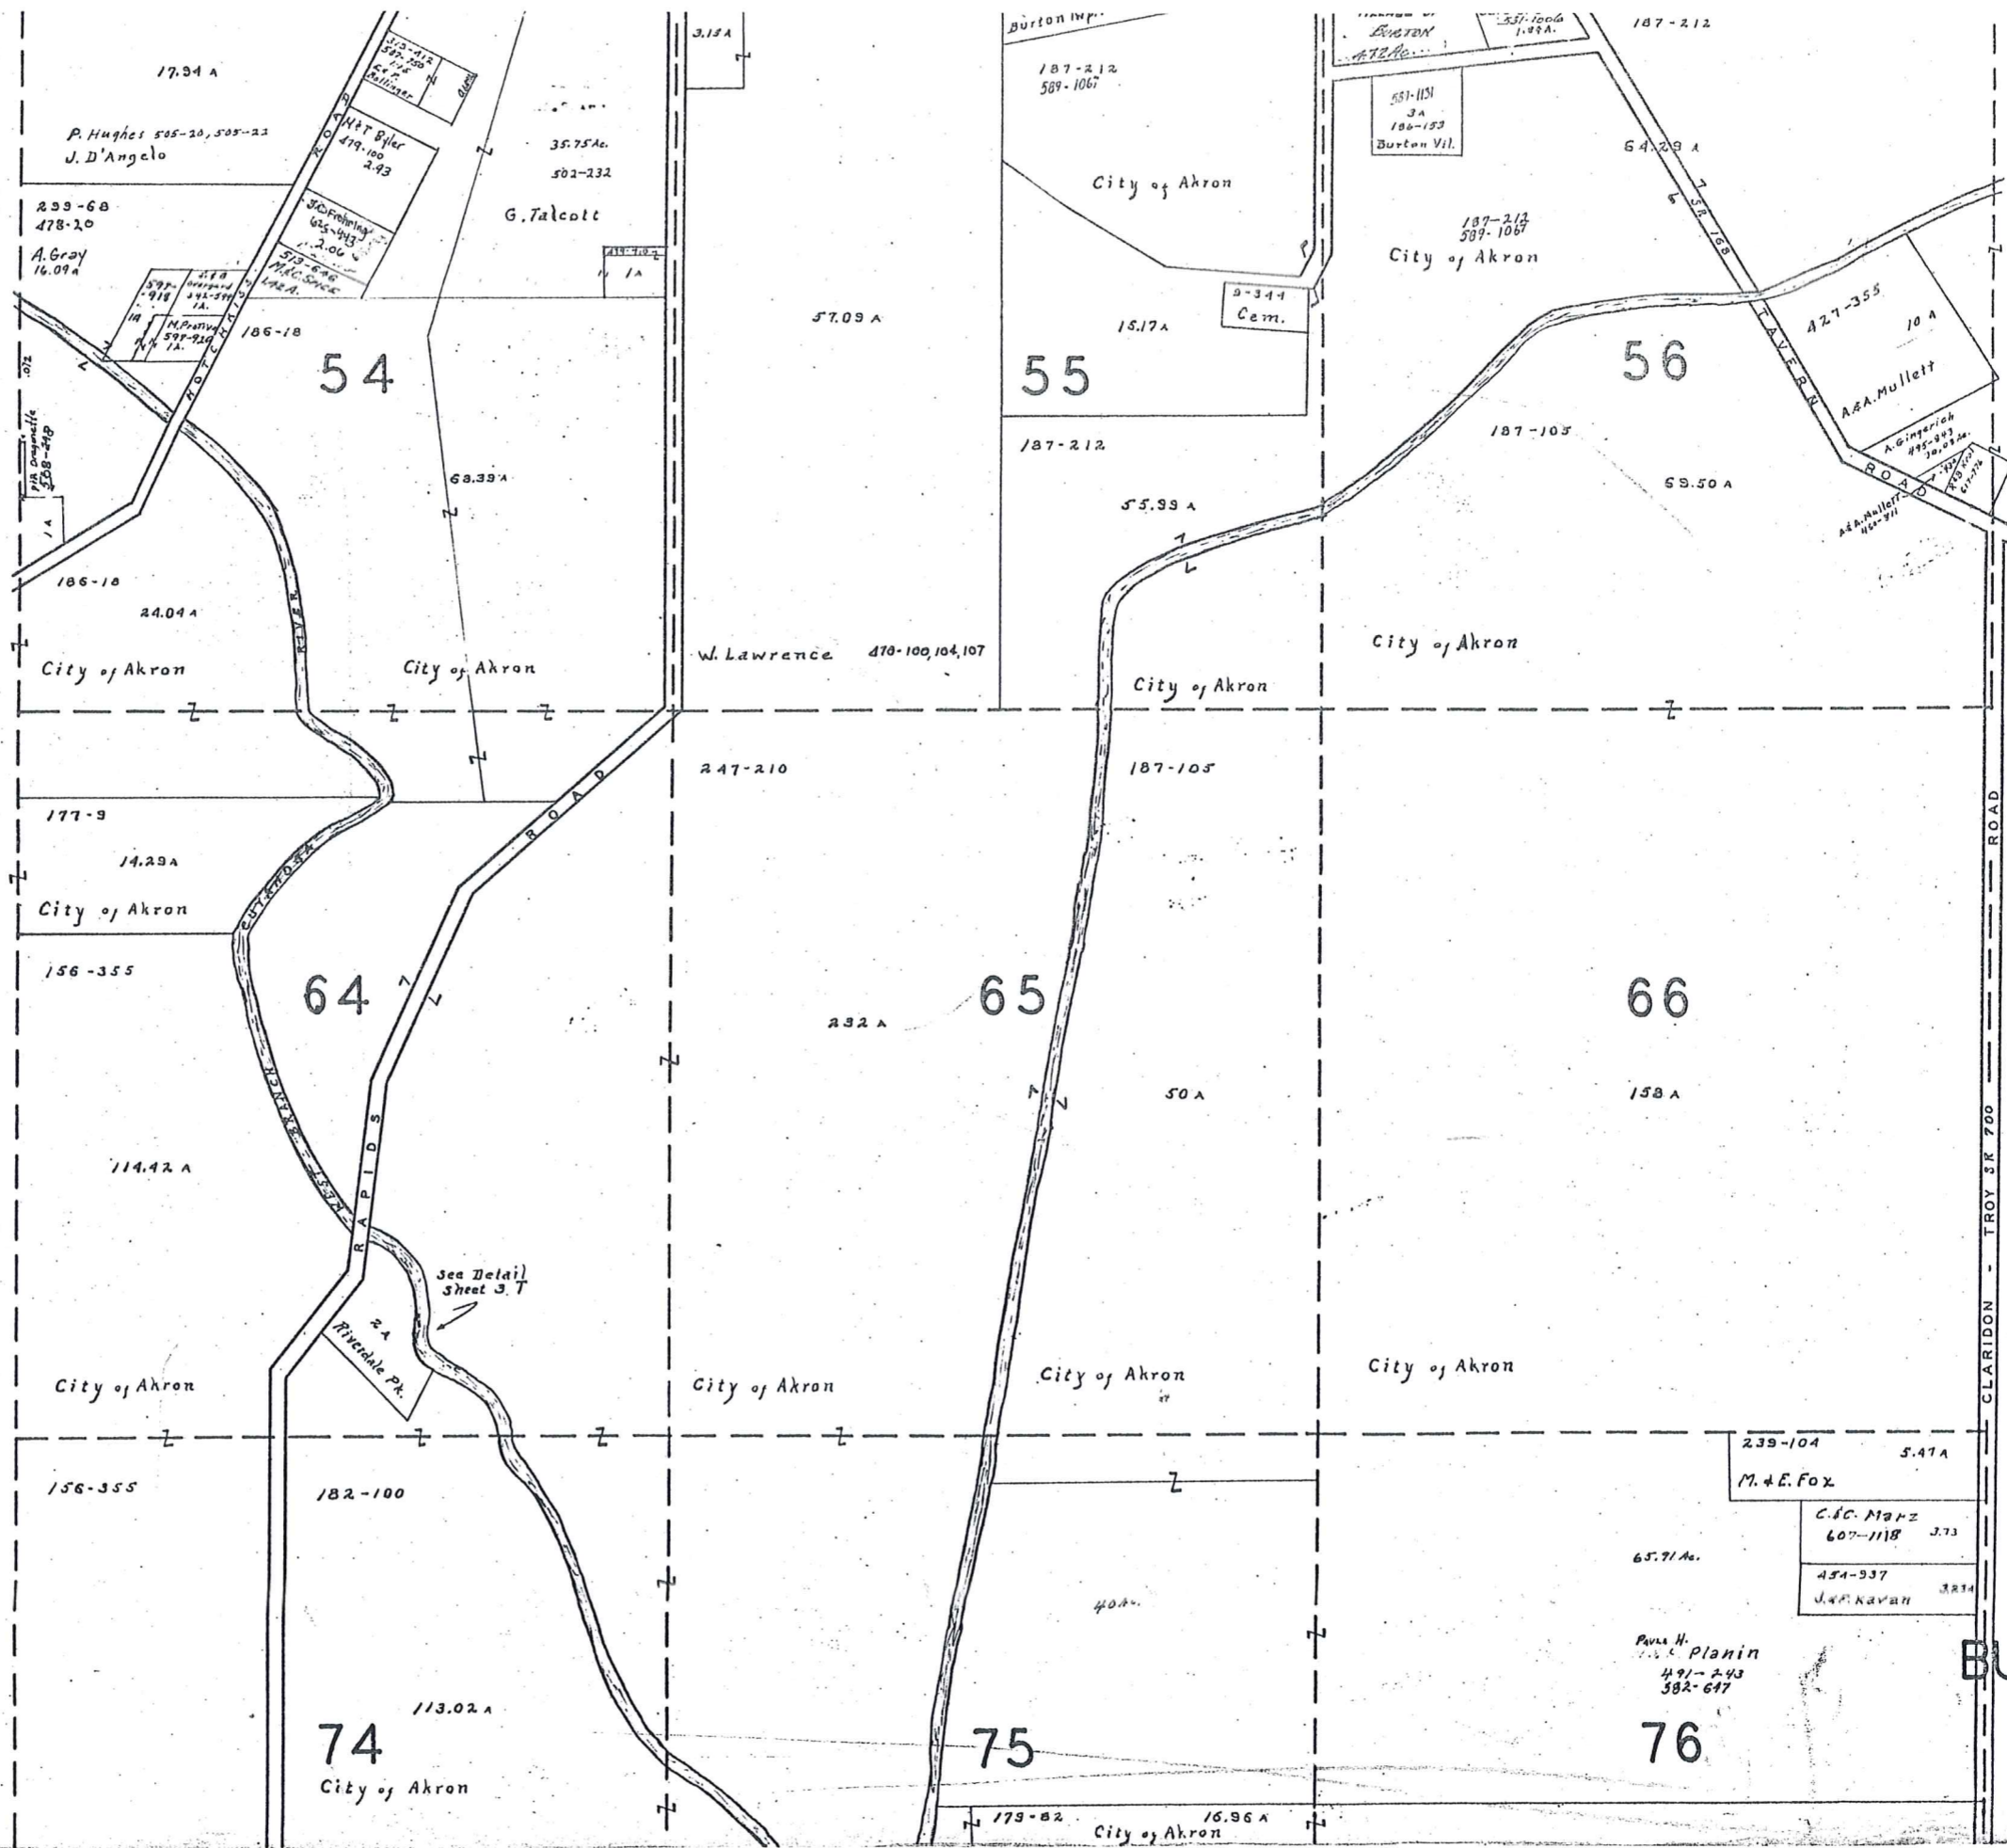

SCALE 1" = 300'
JAN. 1978

A	B	C	D
E	F	G	H
I	J	K	L
M	N	O	P

BURTON TWP.