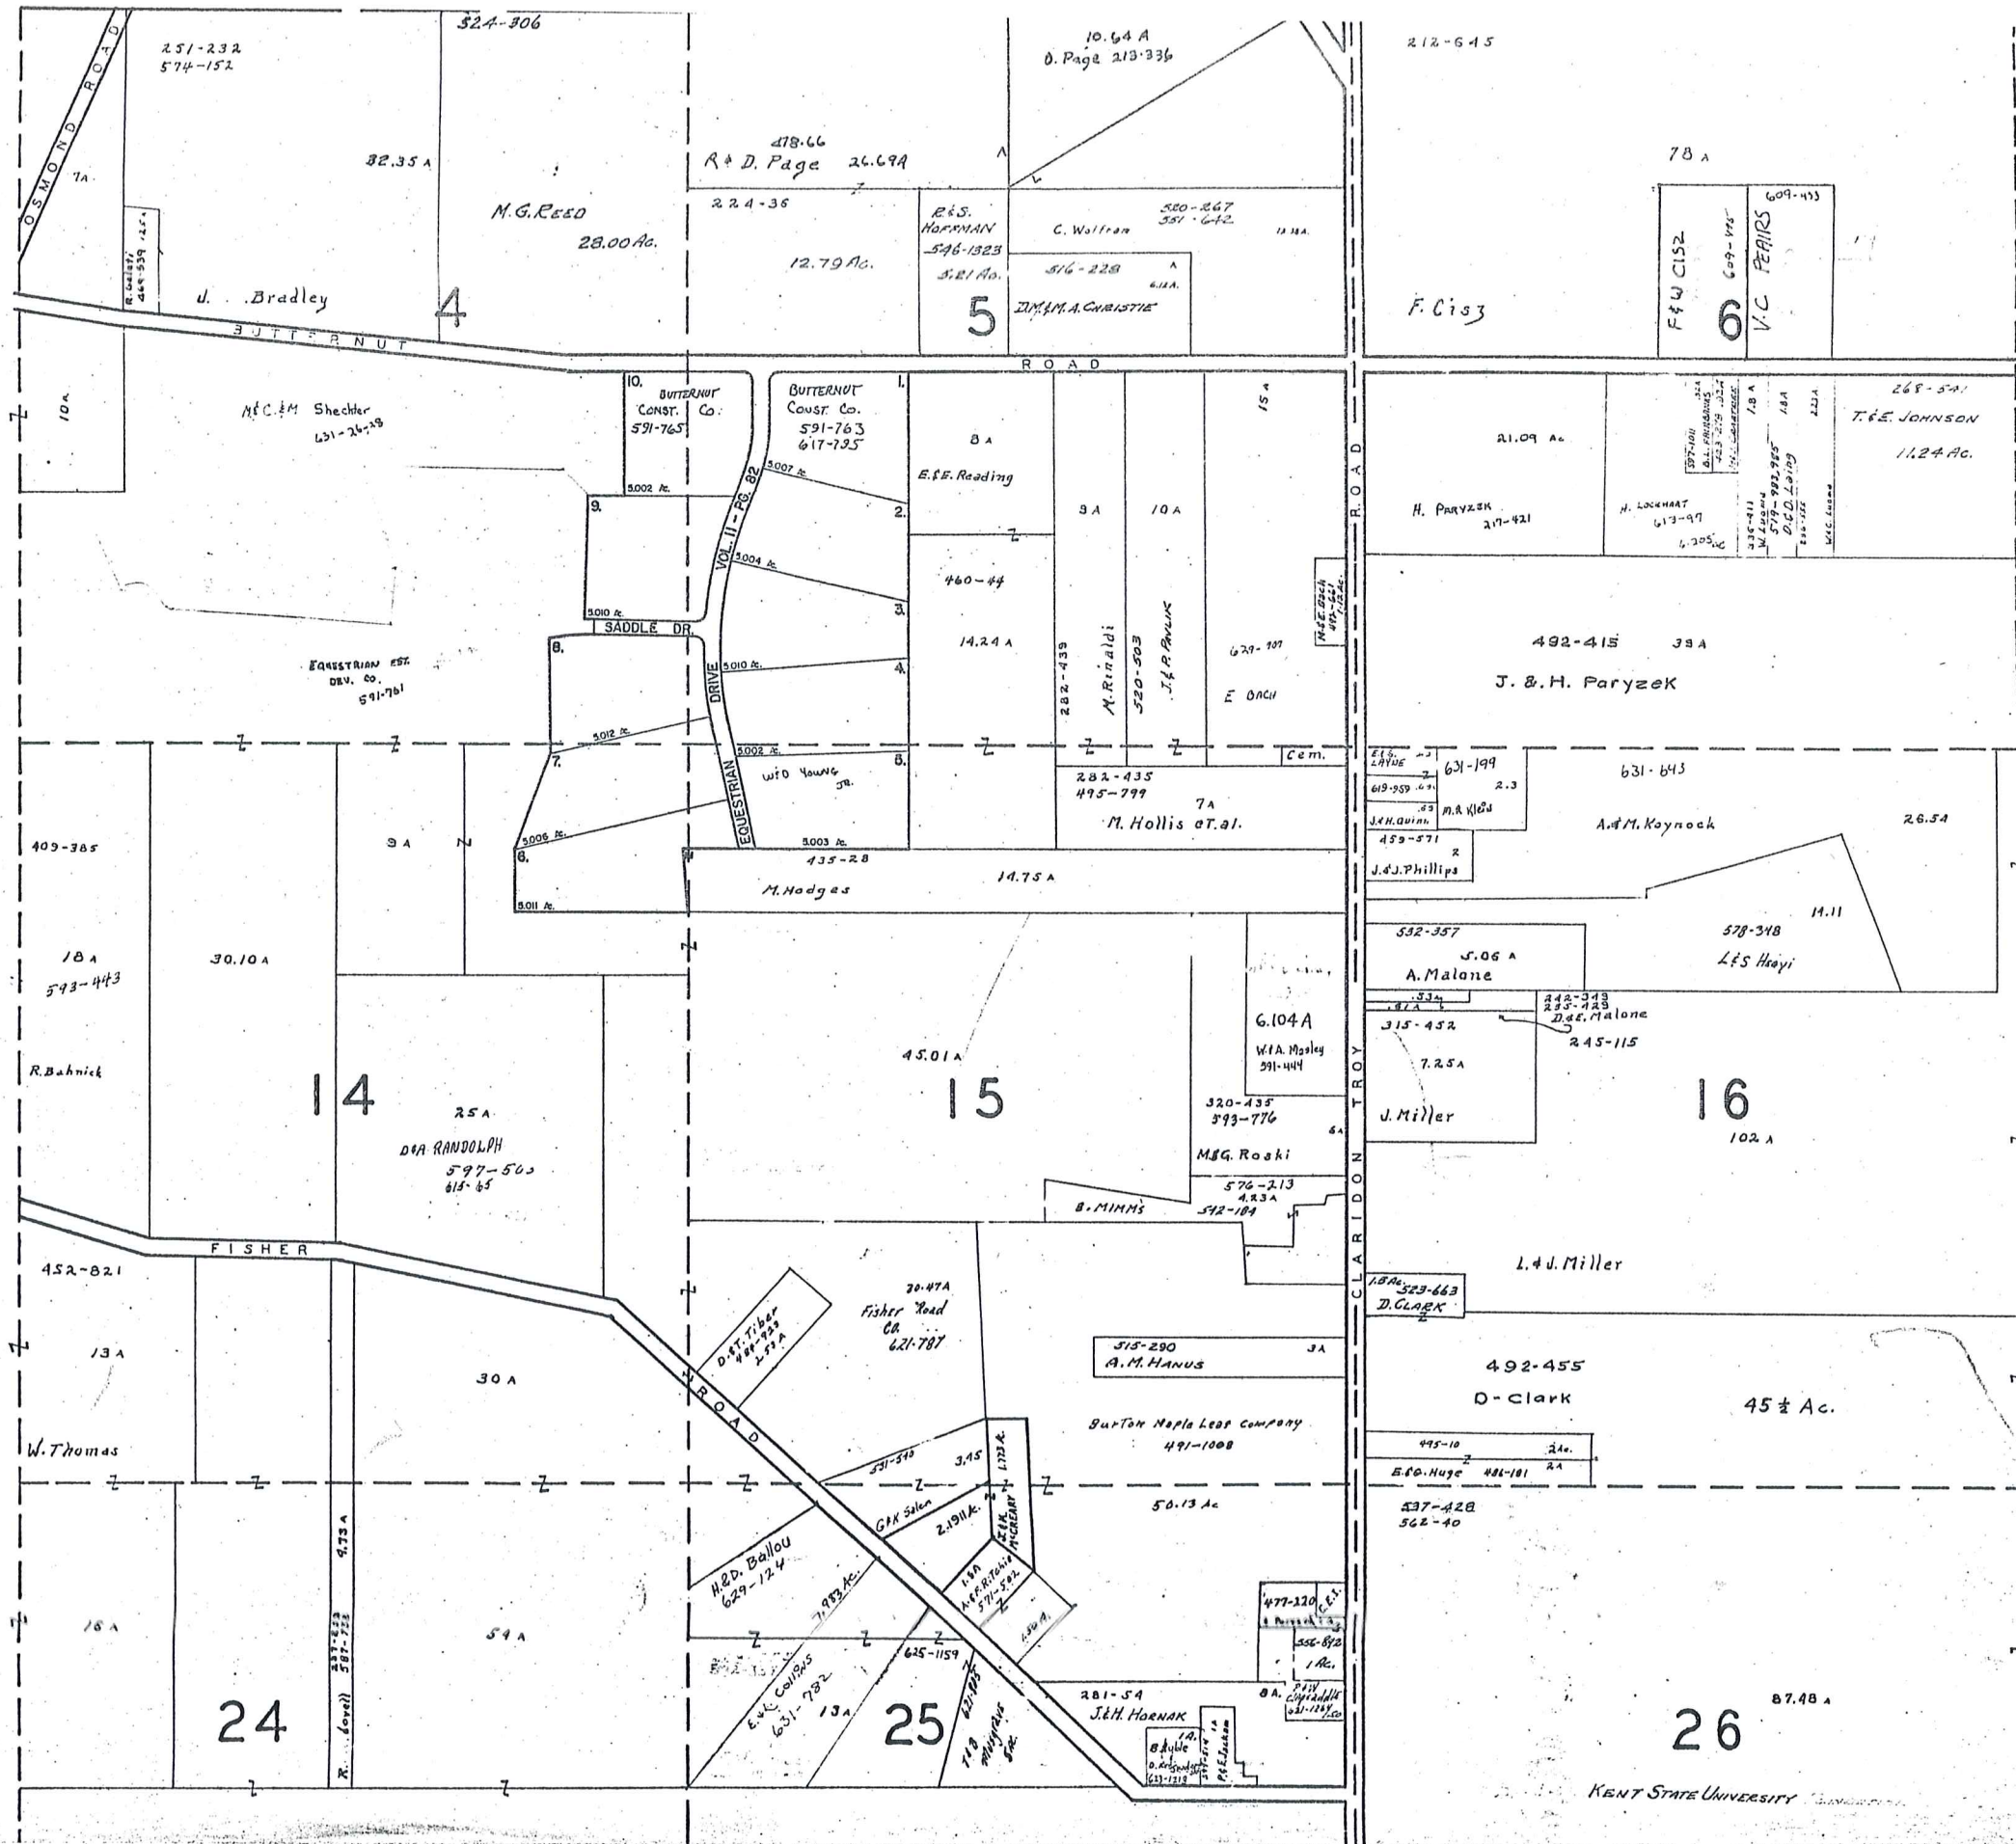

CLARIDON TOWNSHIP

NEWBURY TOWNSHIP

SCALE 1" = 300'
JAN. 1979

A	B	C	D
E	F	G	H
I	J	K	L
M	N	O	P

BURTON TWP

57

Match Line

Match Line