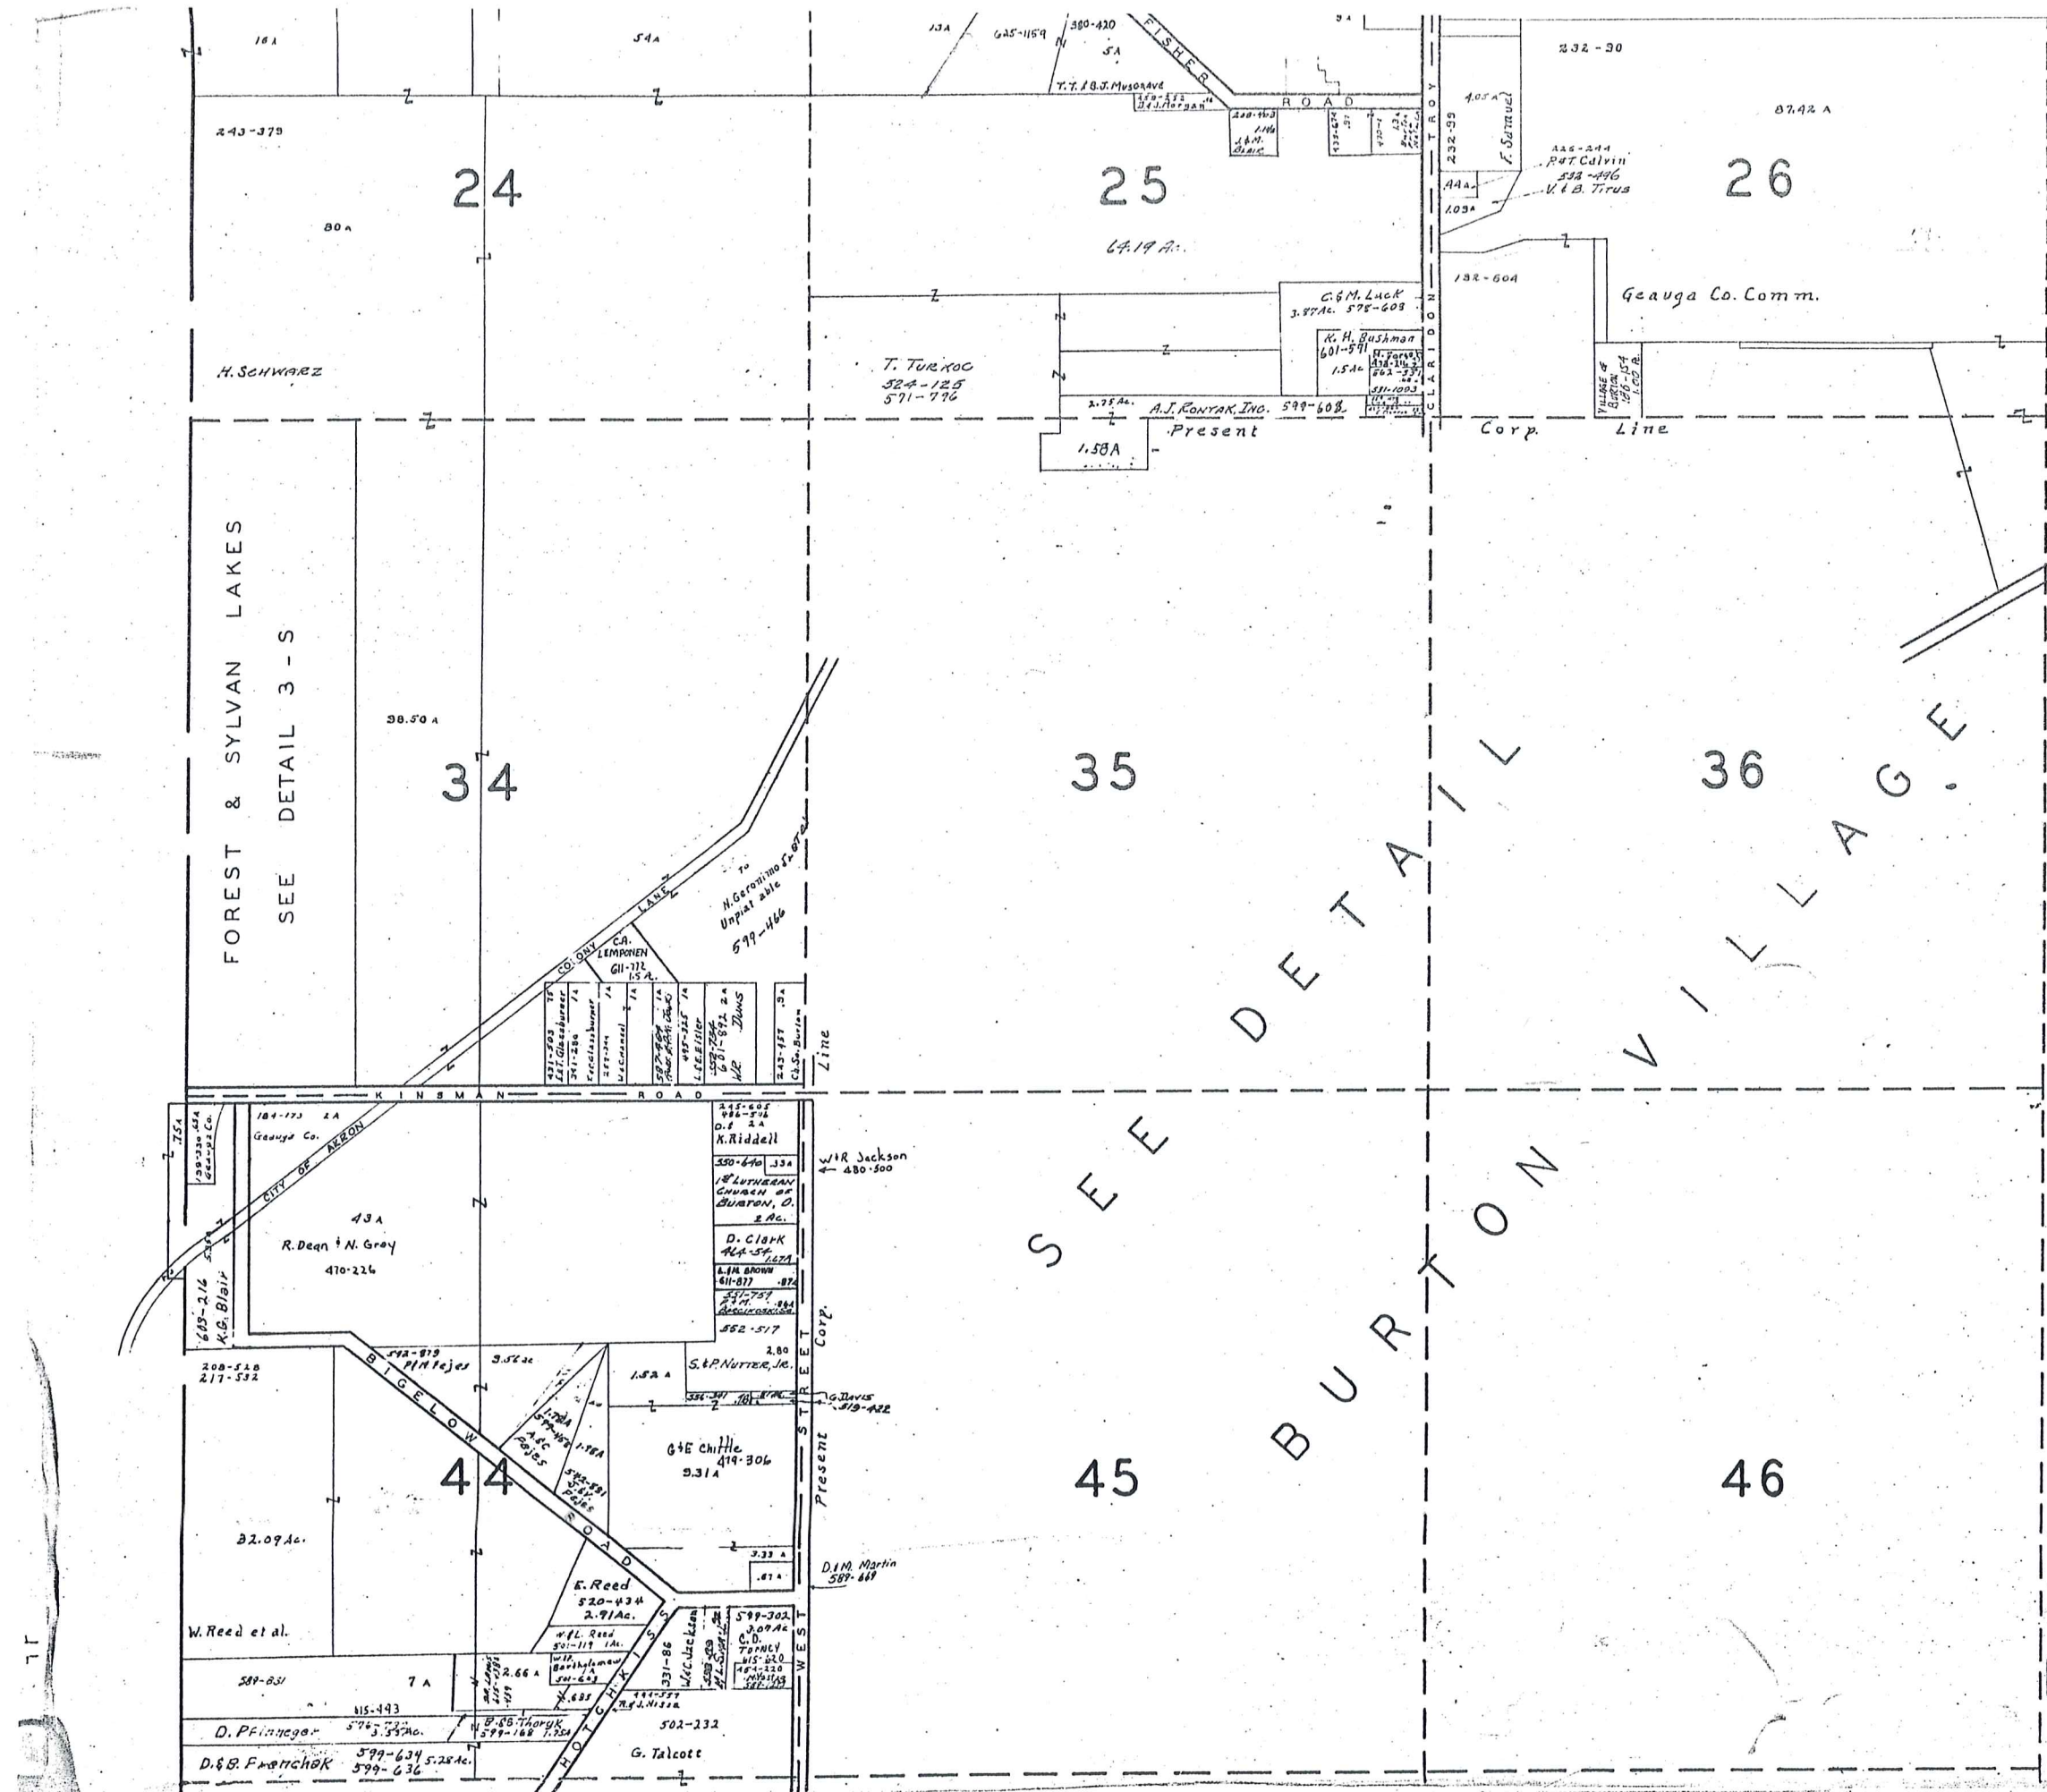

FOREST & SYLVAN LAKES
SEE DETAIL 3 - S

SEE
BURTON
VILLAGE

SCALE 1" = 300'
JAN. 1978

A	B	C	D
E	F	G	H
I	J	K	L
M	N	O	P

BURTON TWP
62

Match Line

SCALE 1" = 300'

JAN. 1978