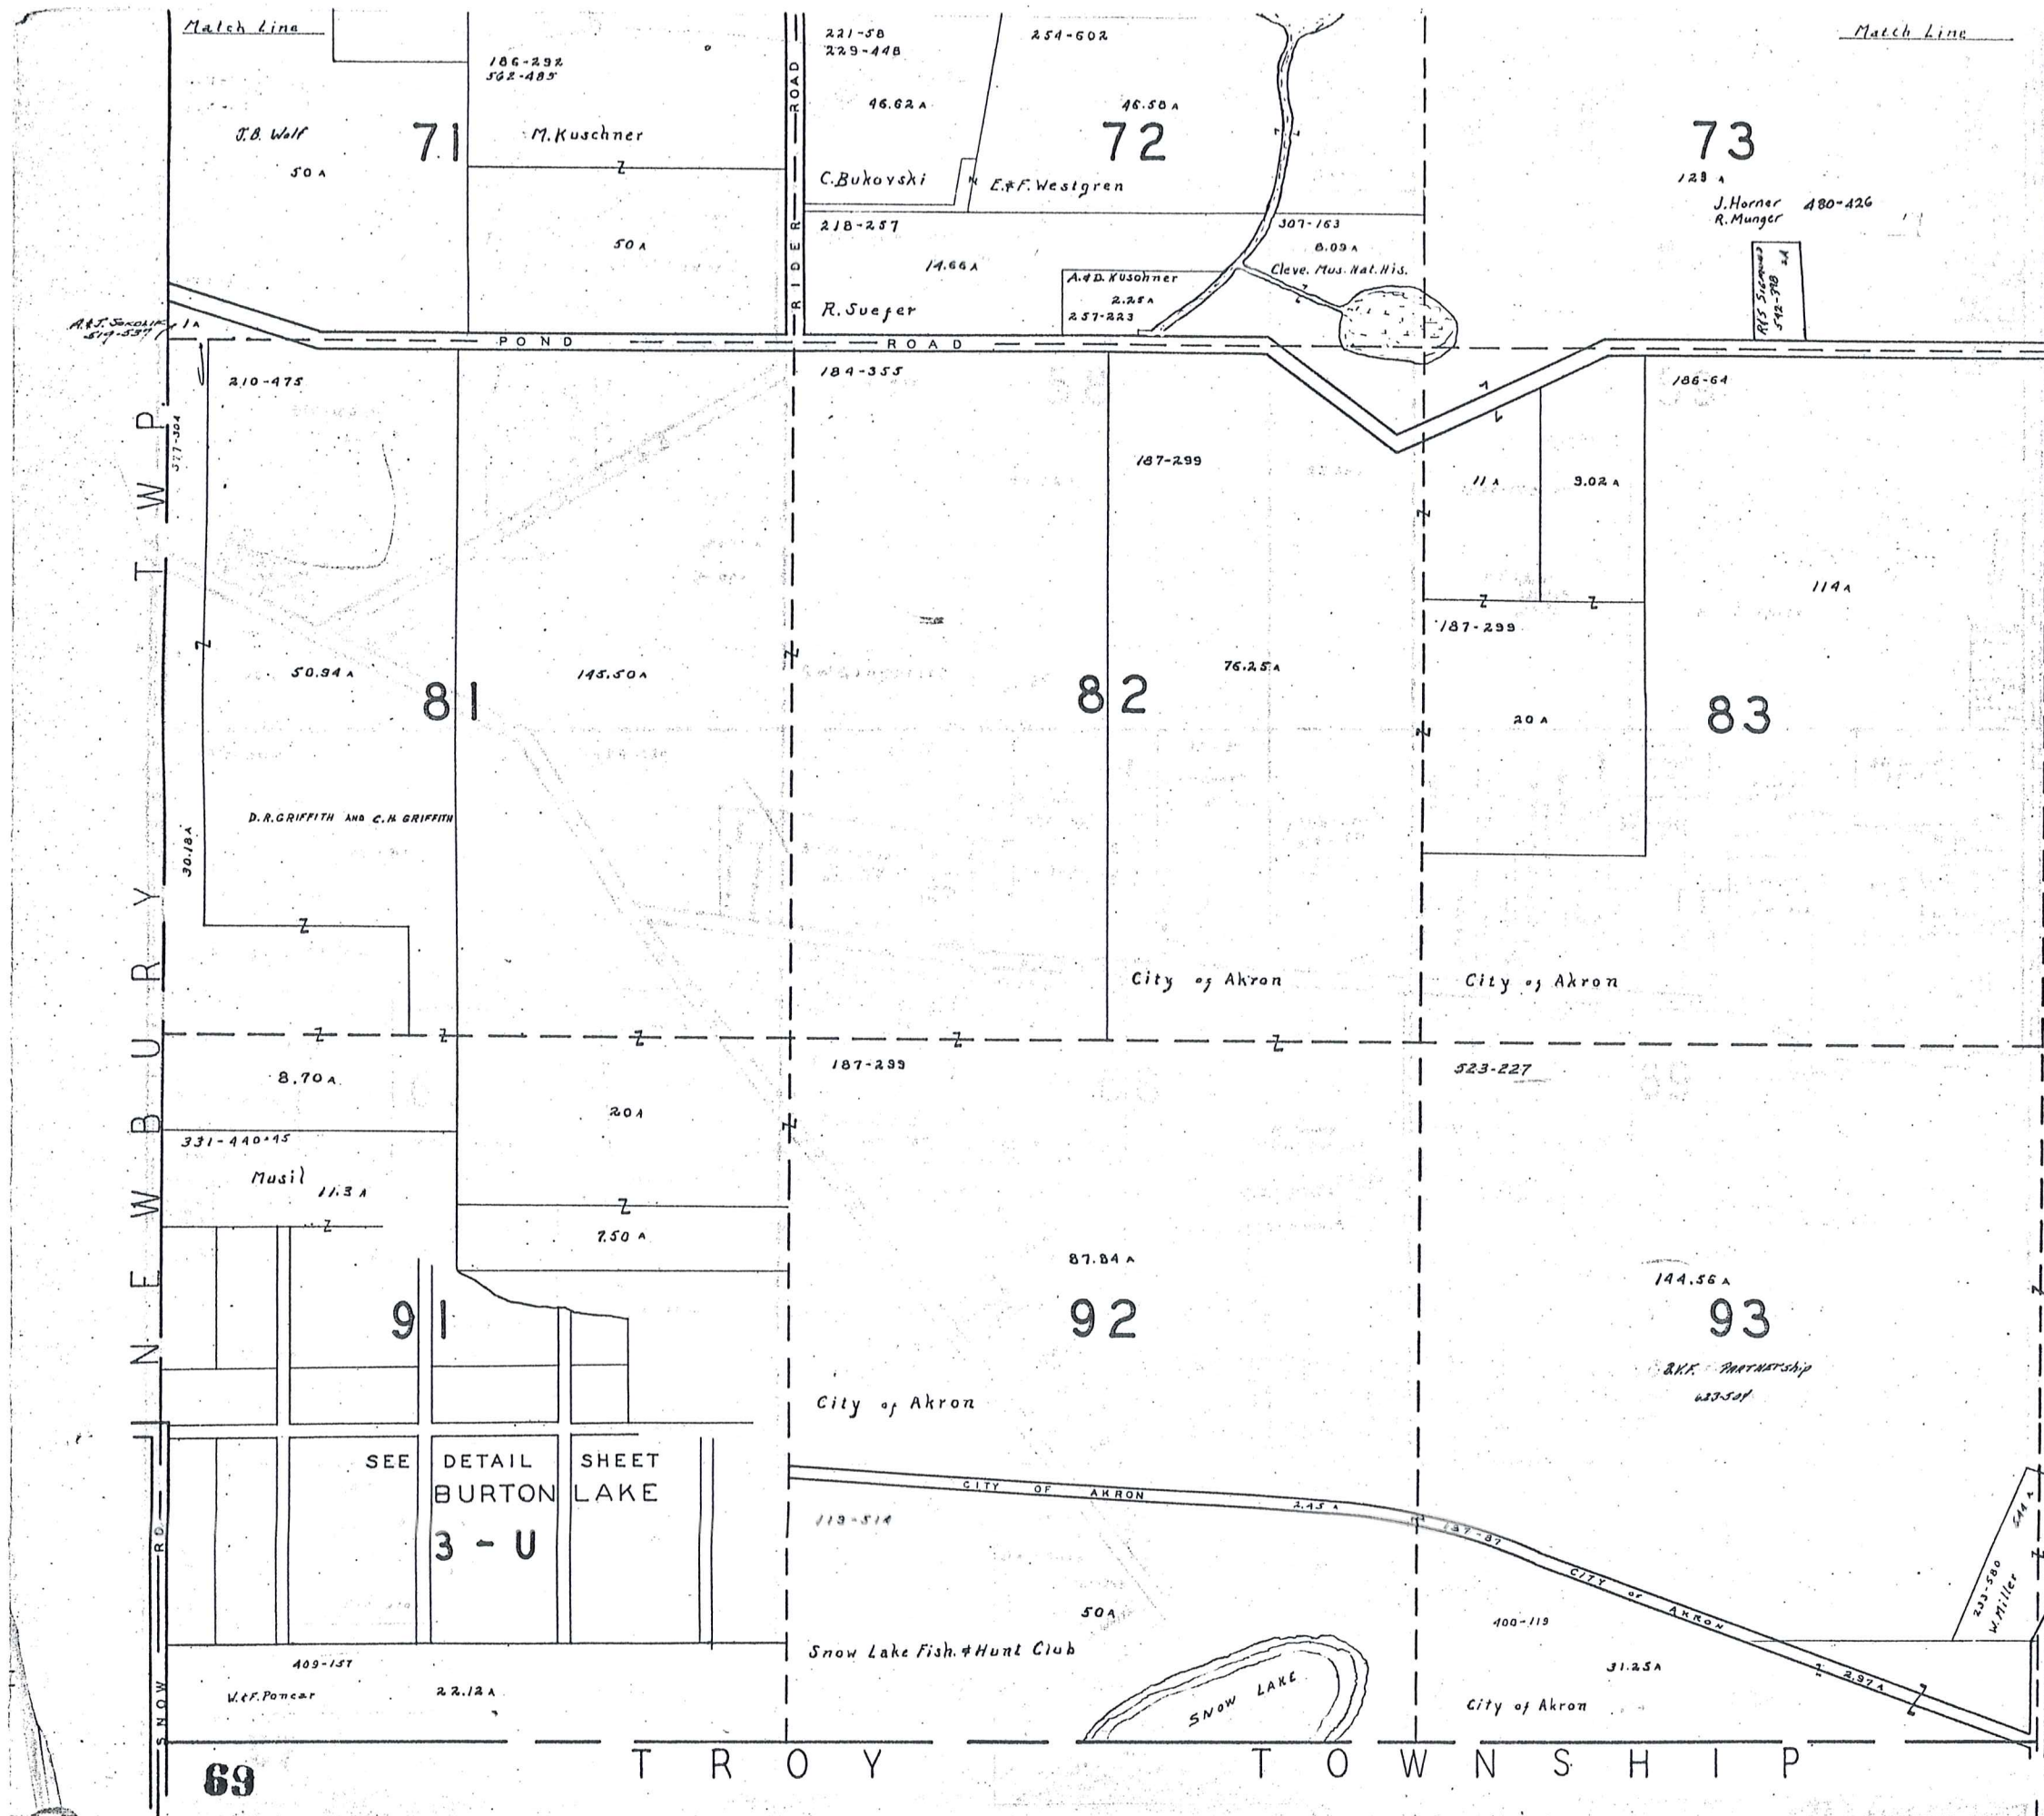

SCALE 1" = 300'
JAN. 1978

A	B	C	D
E	F	G	H
I	J	K	L
M	N	O	P

BURTON TOWNSHIP