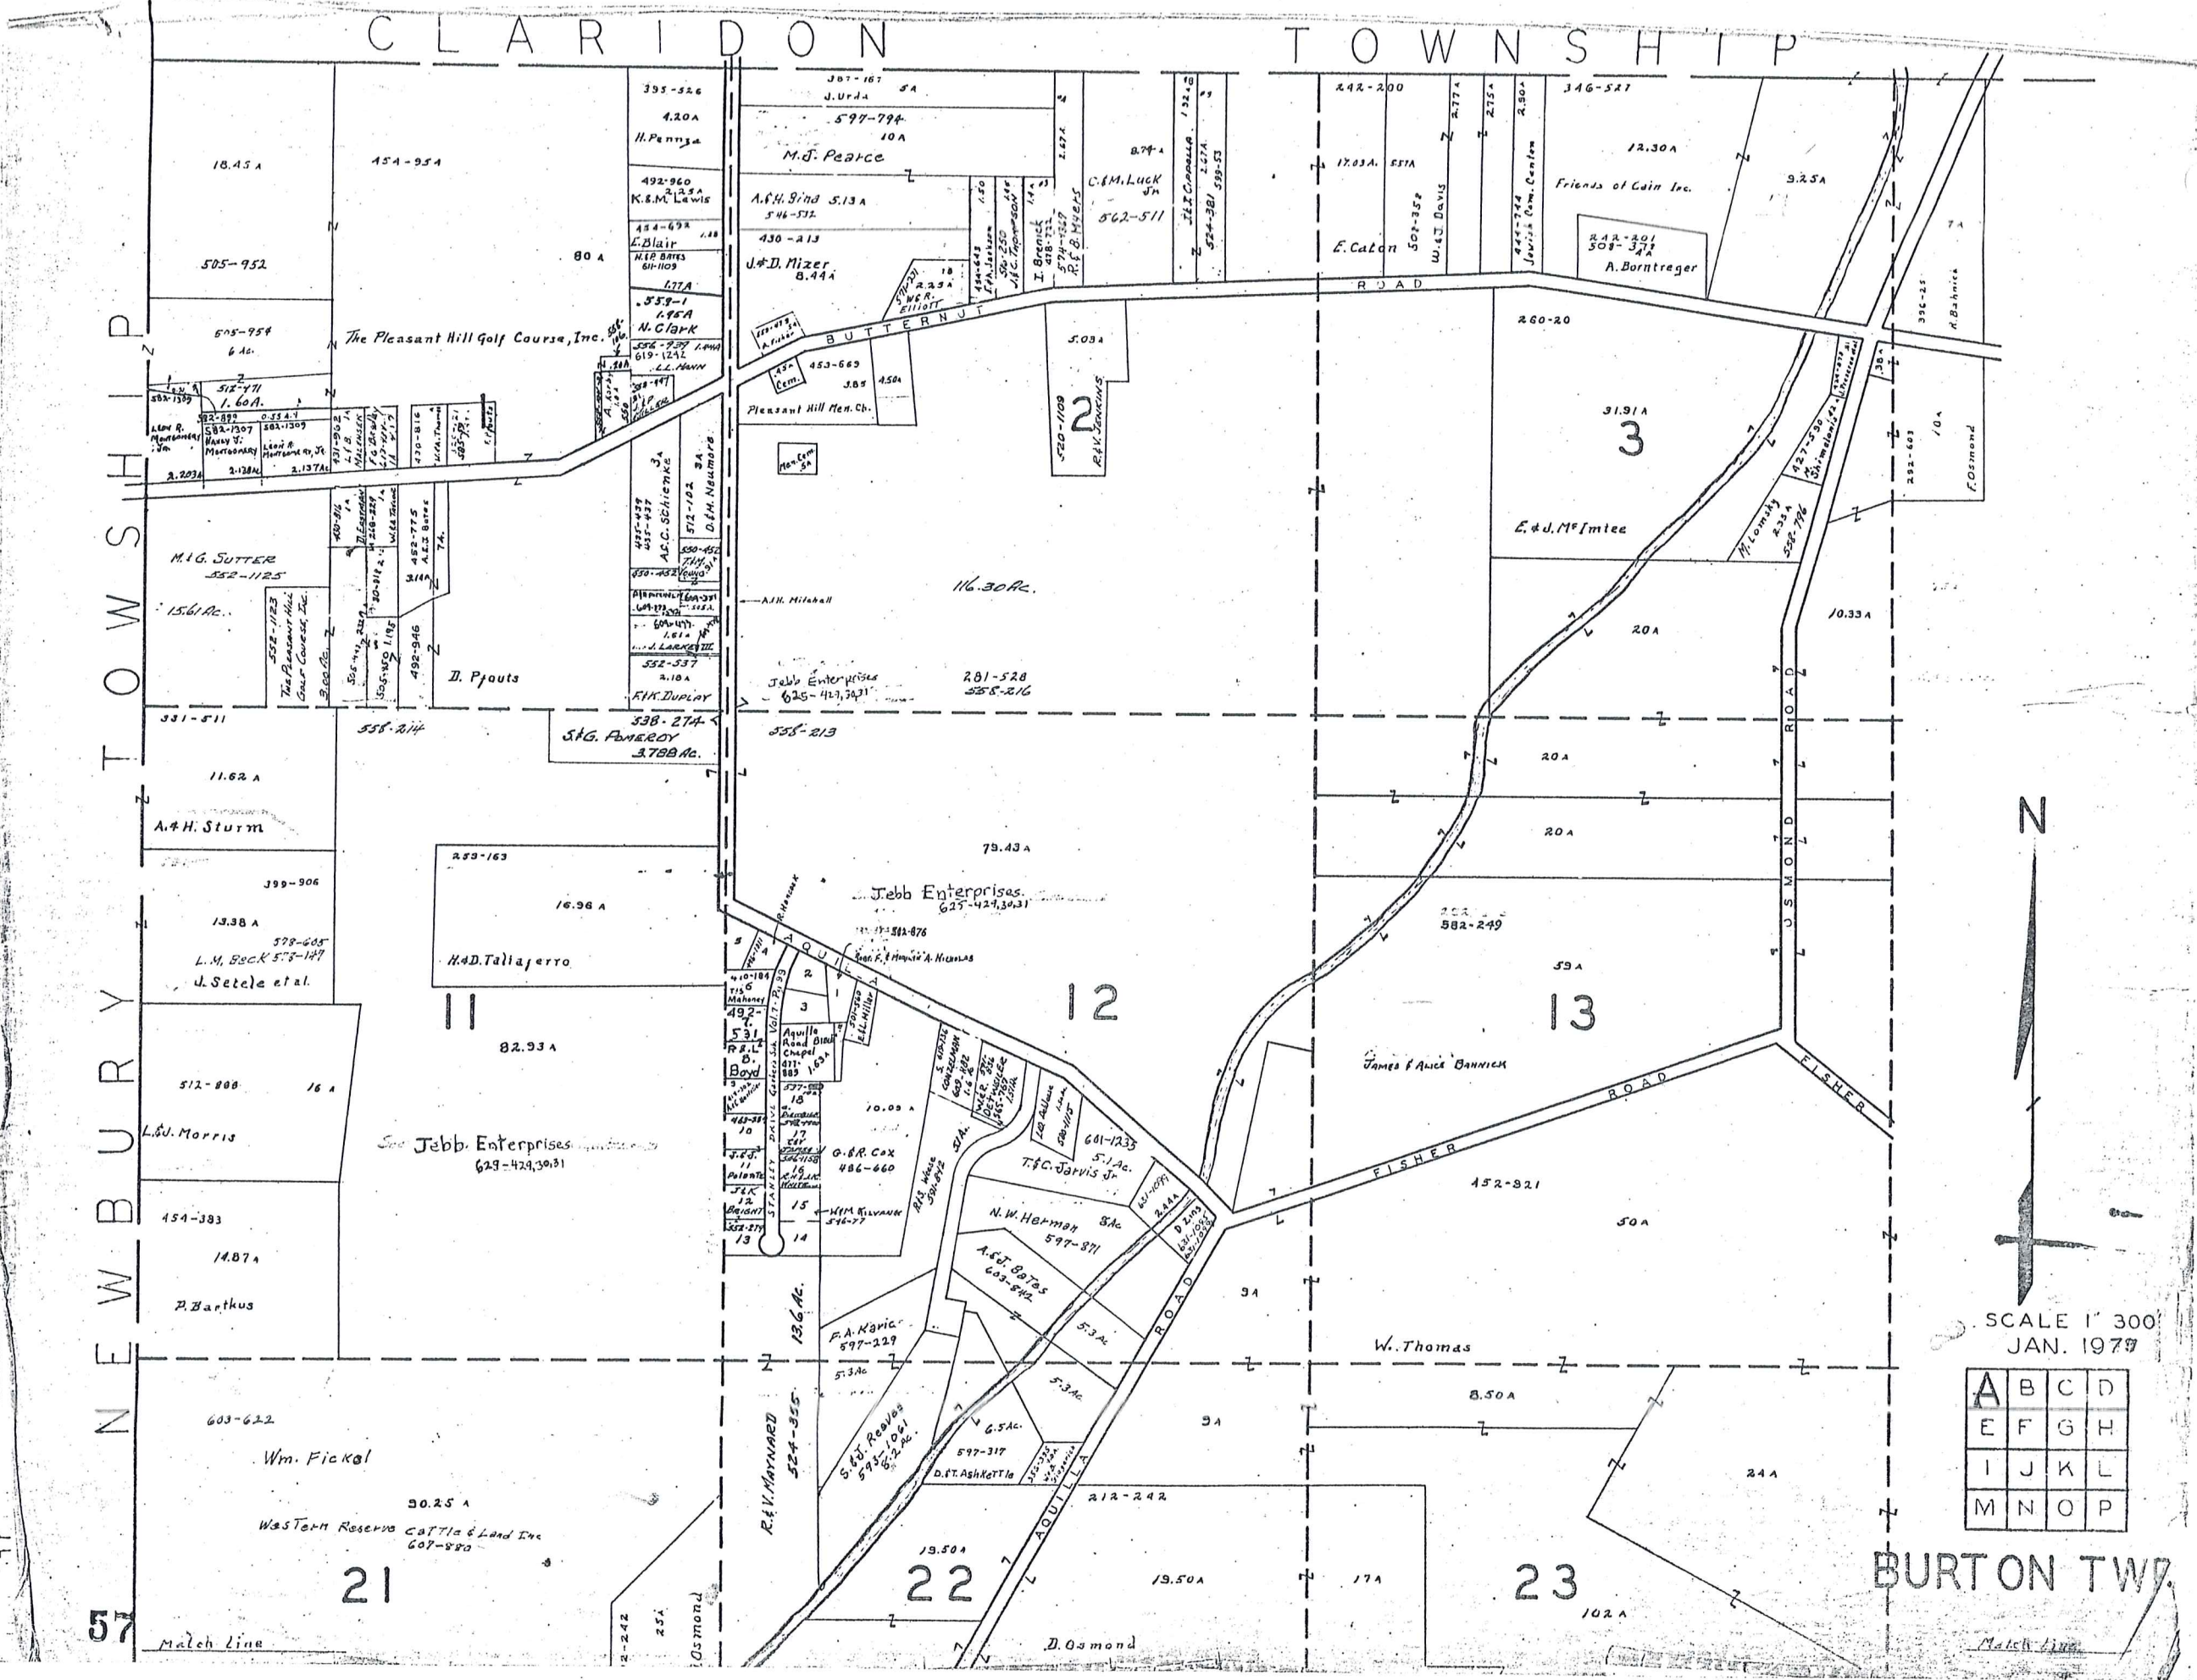

CLARIDON TOWNSHIP

NEWBURY TOWNSHIP

SCALE 1" = 300'
JAN. 1979

A	B	C	D
E	F	G	H
I	J	K	L
M	N	O	P

BURTON TWP

57

Match Line

Match Line